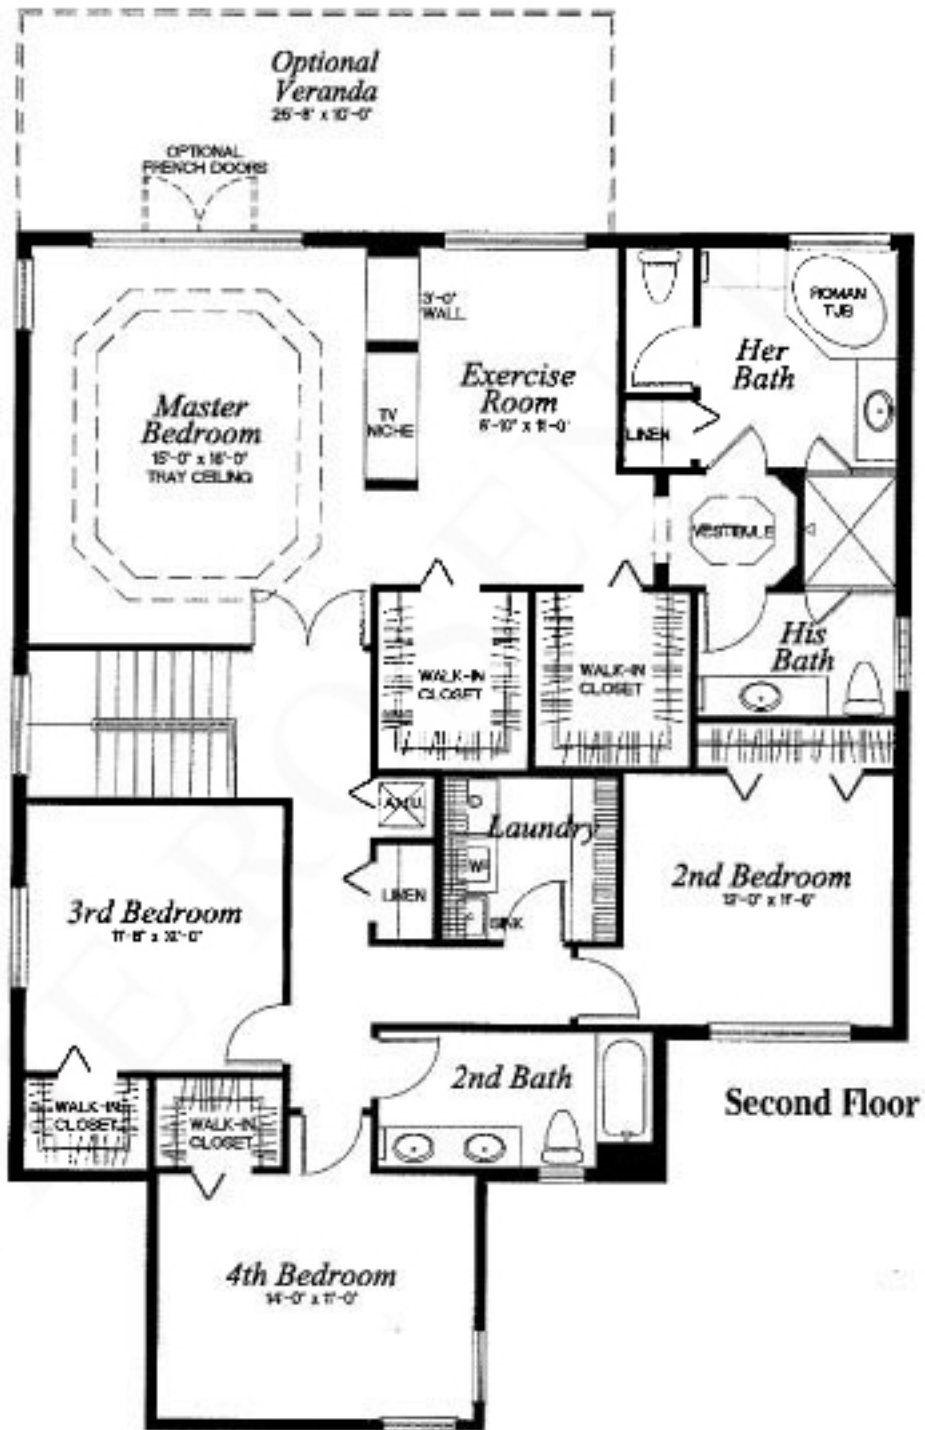

Palazzo Collection

THE BENTLEY 55 SECOND FLOOR PLAN

3,304 A/C Sq. Ft. • 4,190 Total Sq. Ft.