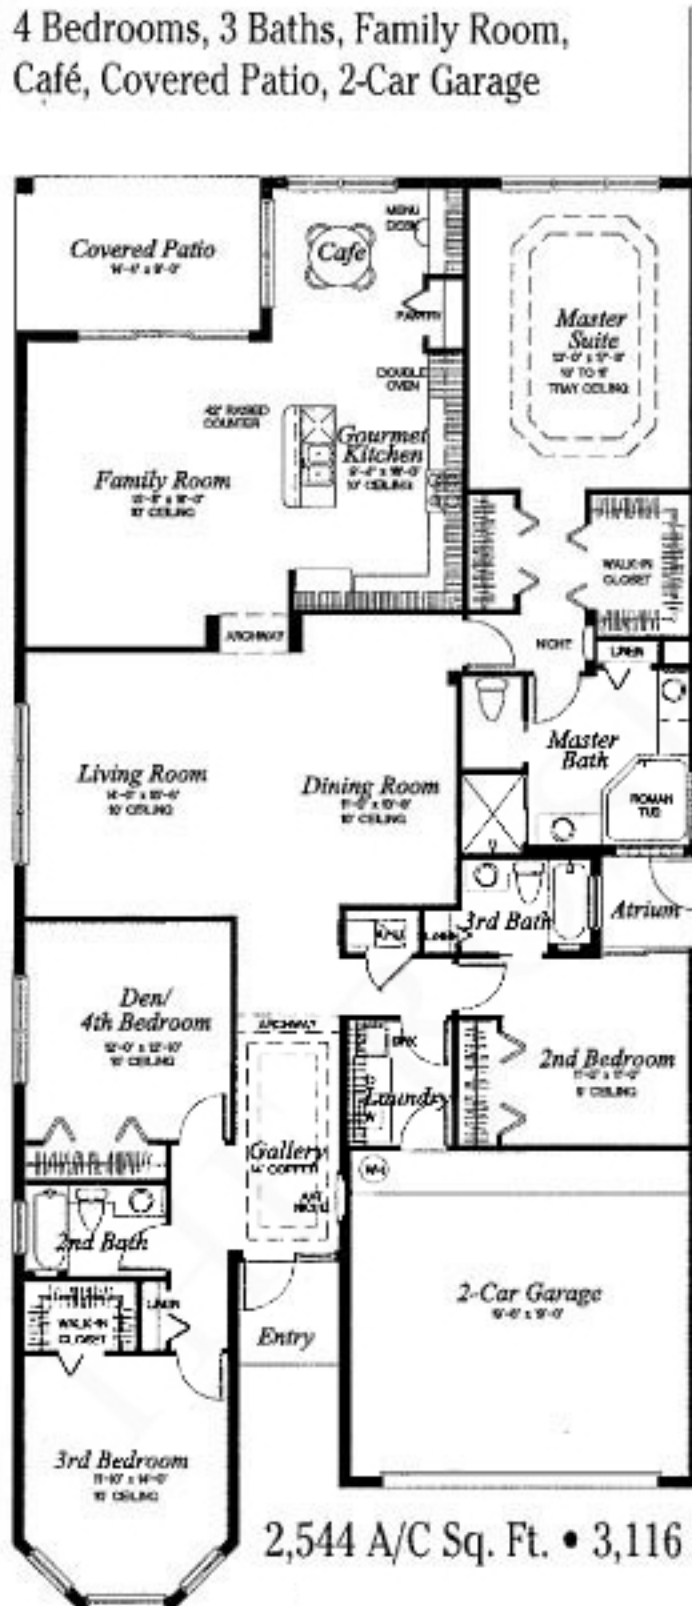

Palazzo Collection

THE BILTMORE 51 FLOOR PLAN

4 Bedrooms, 3 Baths, Family Room,
Café, Covered Patio, 2-Car Garage

2,544 A/C Sq. Ft. • 3,116 Total Sq. Ft.