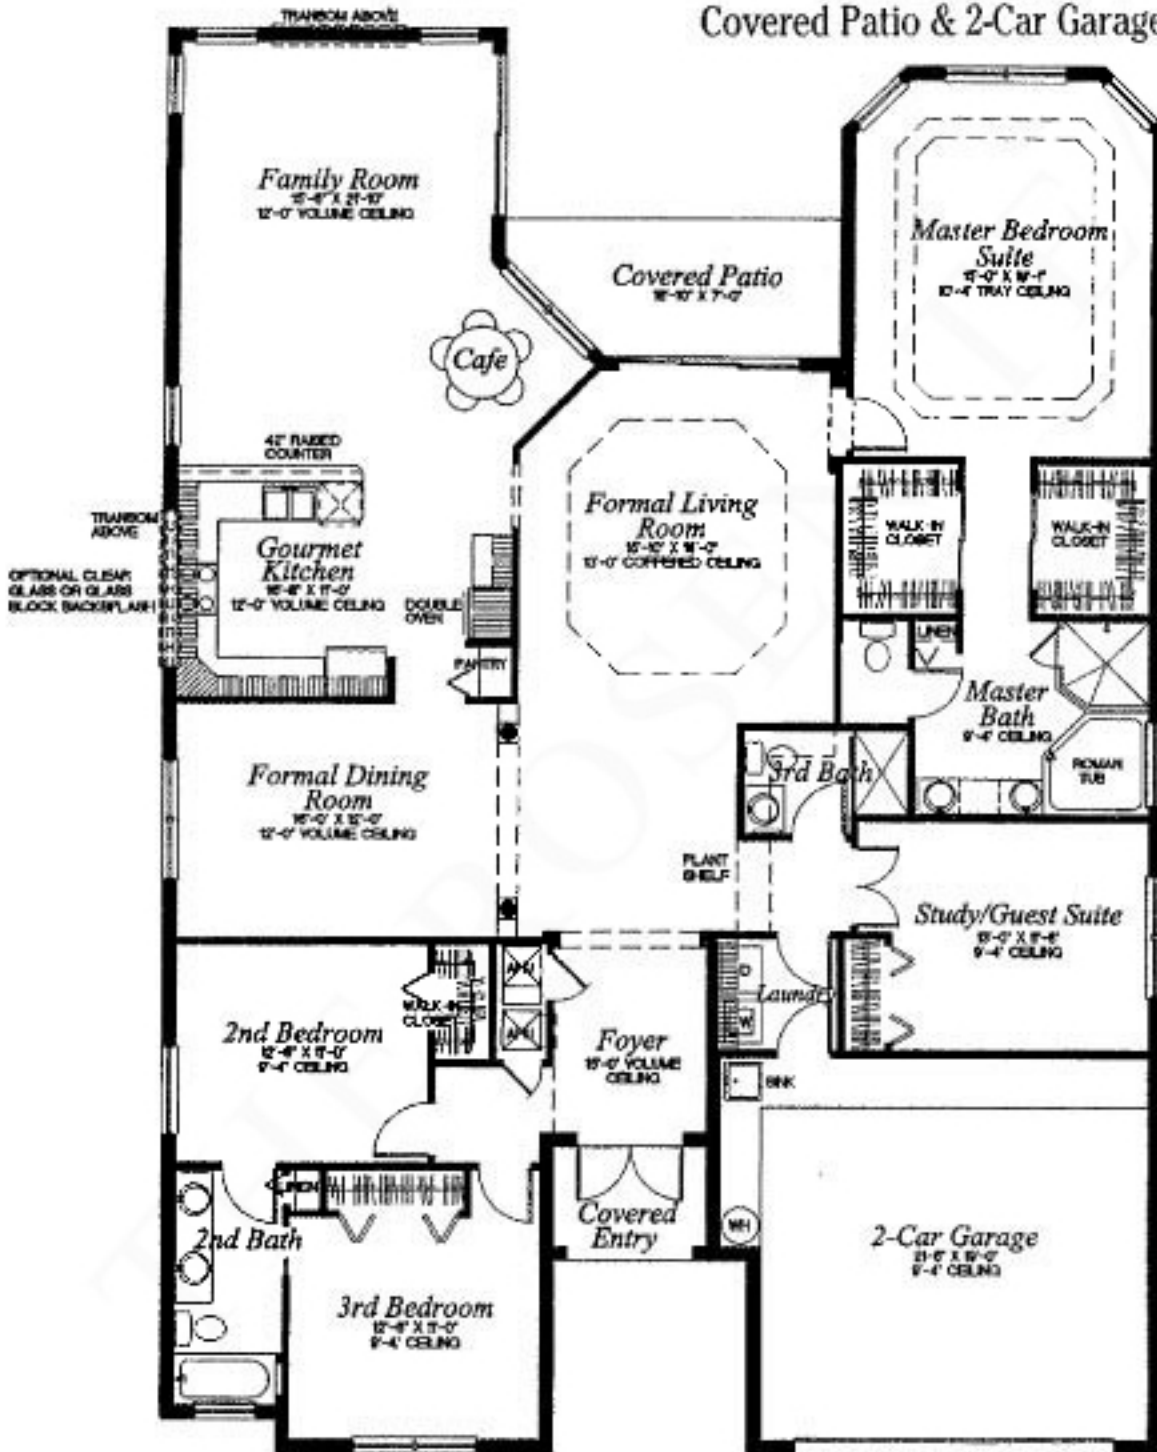

Vintage Collection

THE BORDEAUX FLOOR PLAN

4 Bedrooms, 3 Baths, Café,
Covered Patio & 2-Car Garage

2,719 A/C Sq. Ft. • 3,294 Total Sq. Ft.