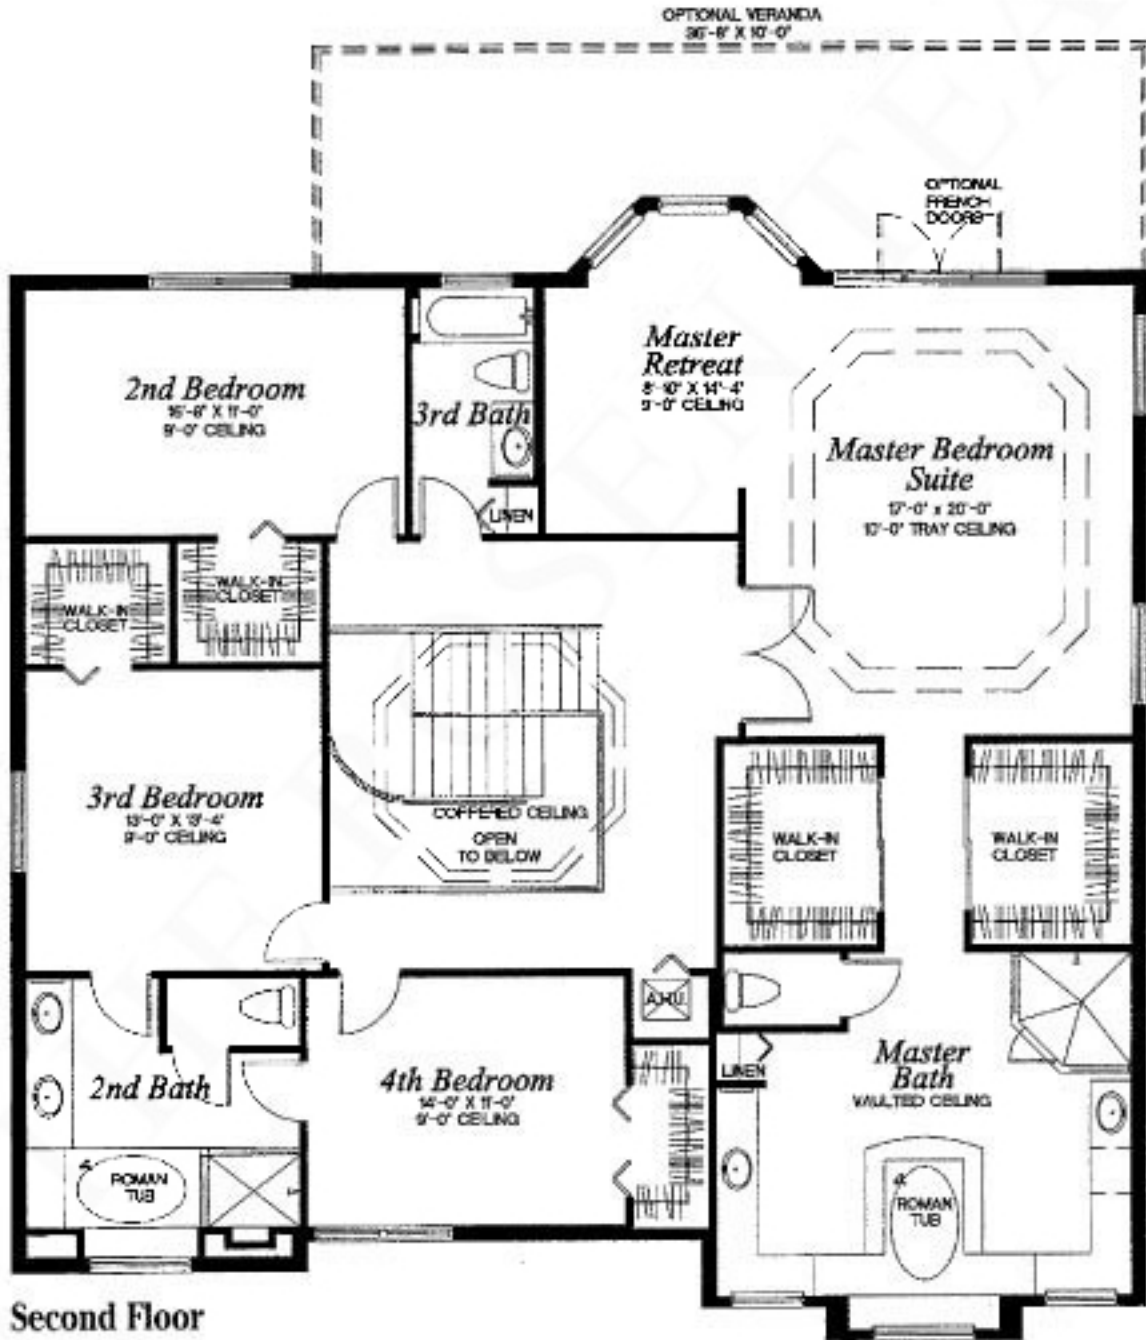

Vintage Collection

THE CHATEAU LAFITE 68 SECOND FLOOR PLAN

4,076 A/C Sq. Ft. • 4,921 Total Sq. Ft.