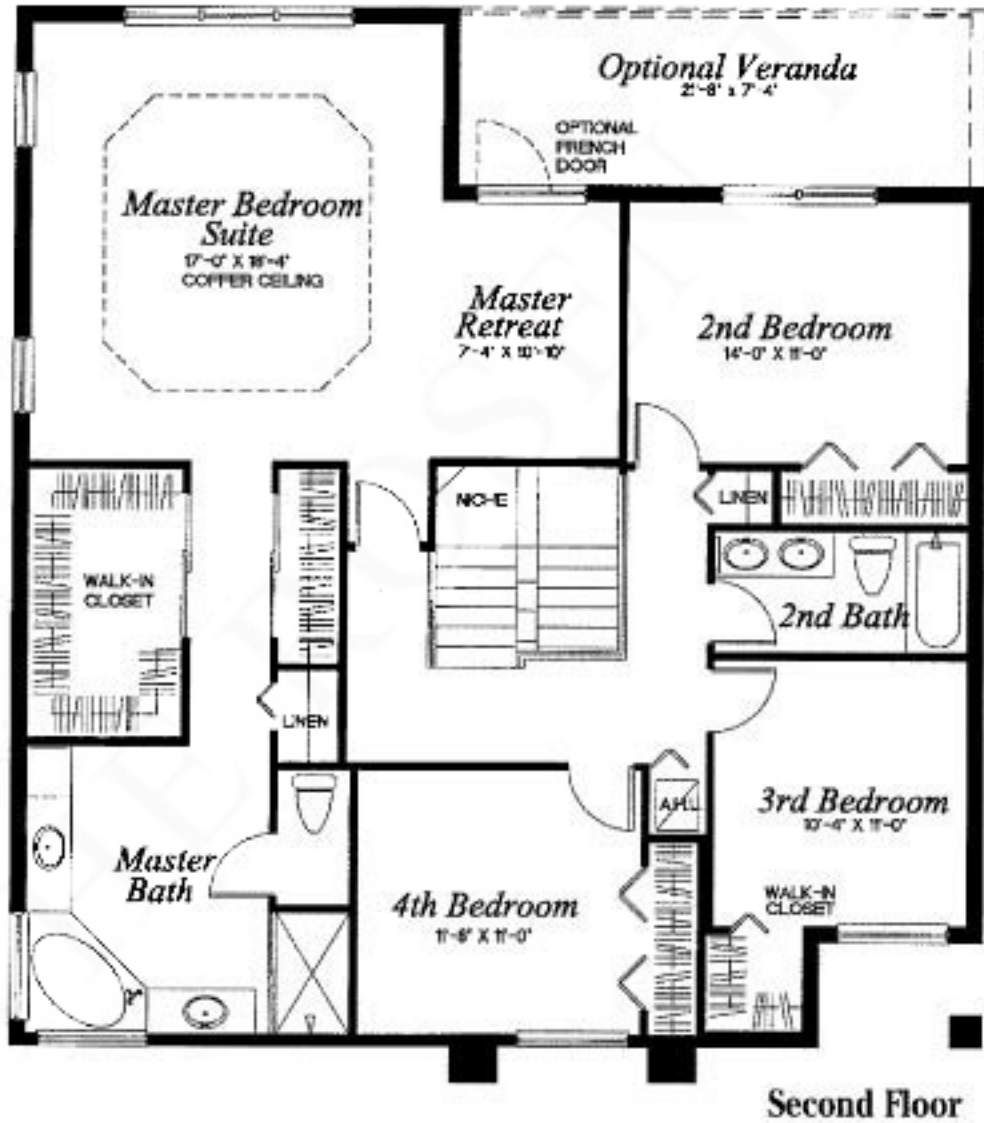

Palazzo Collection

THE GRANDE 54 SECOND FLOOR PLAN

2,902 A/C Sq. Ft. • 3,619 Total Sq. Ft.