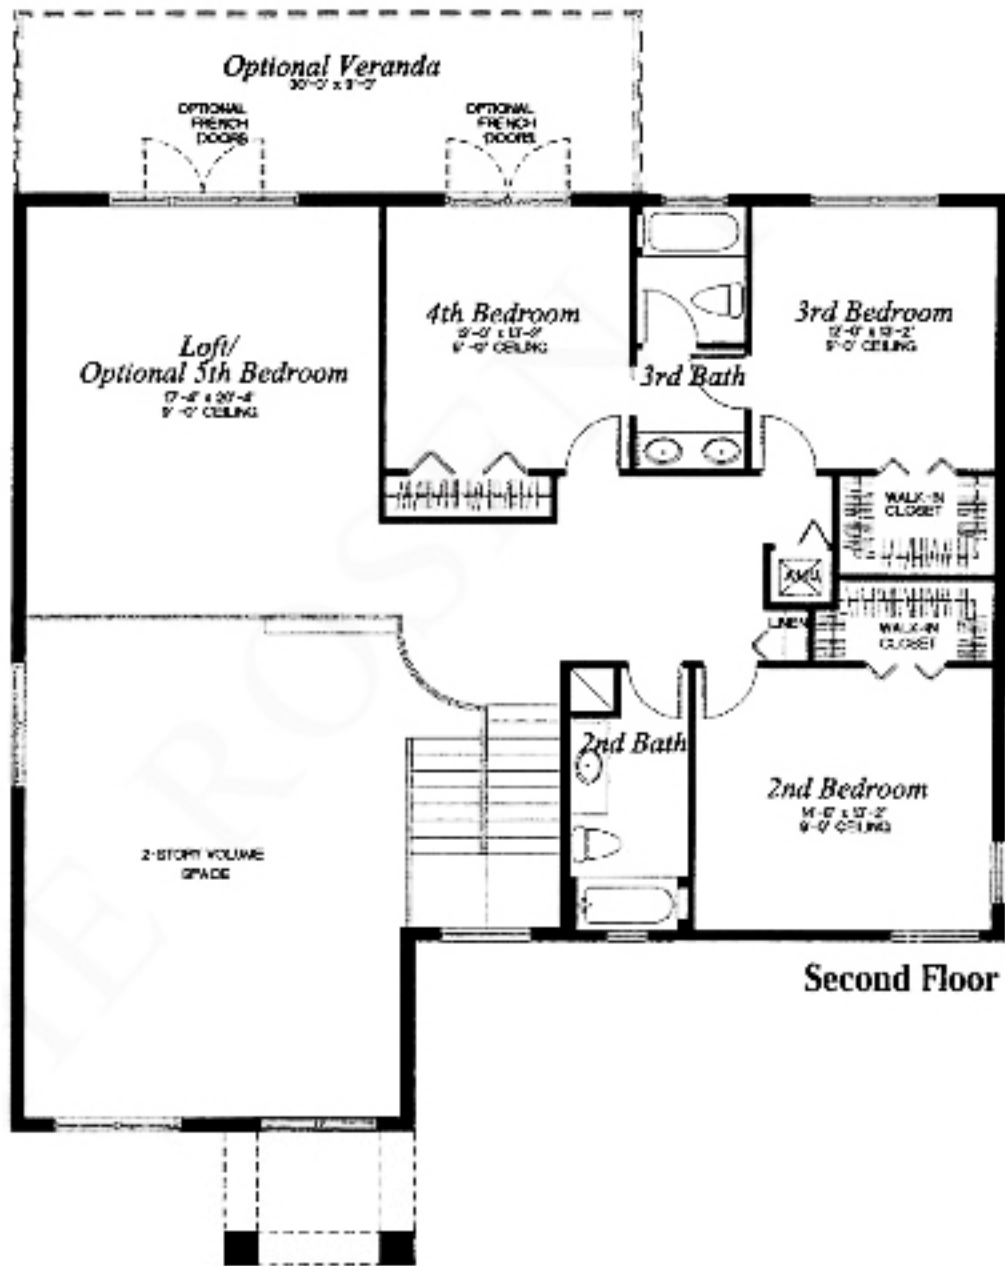

Vintage Collection

THE RIESLING 66 SECOND FLOOR PLAN

3,780 A/C Sq. Ft. • 4,713 Total Sq. Ft.