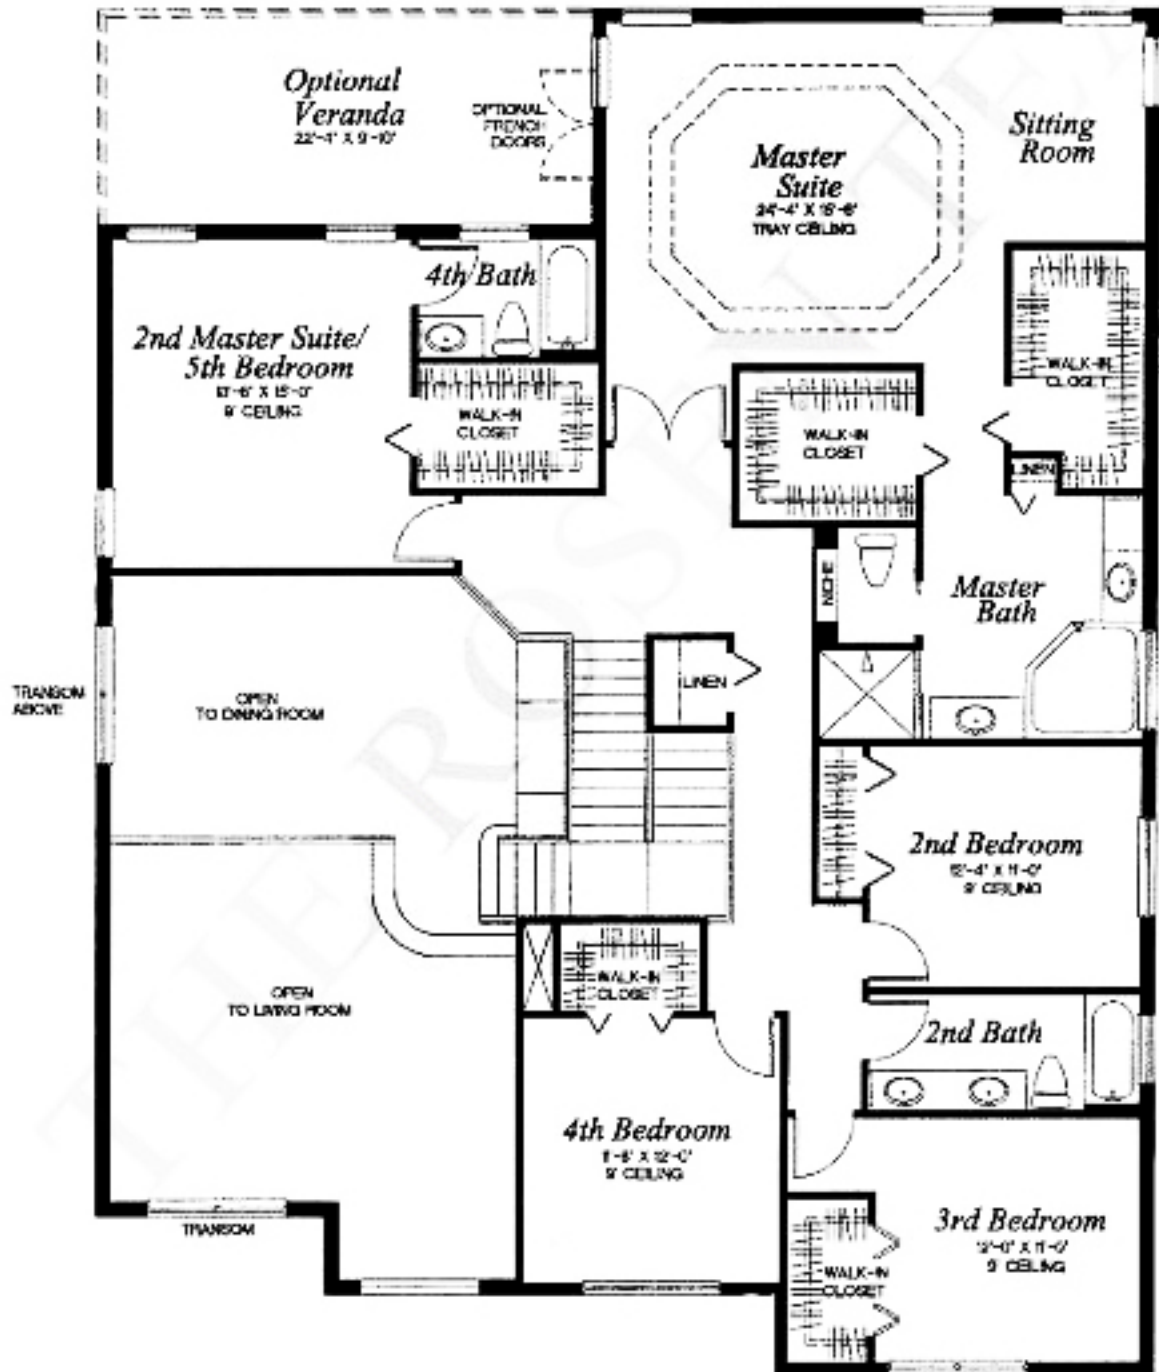

Vintage Collection

THE VICTORIA 610 SECOND FLOOR PLAN

3,799 A/C Sq. Ft. • 4,848 Total Sq. Ft.

Second Floor